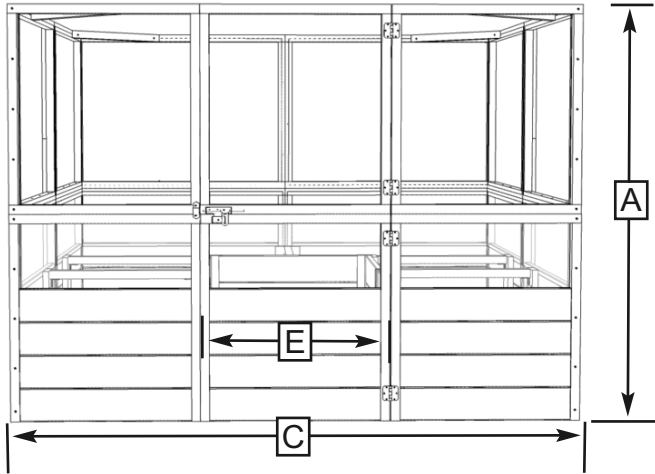

8'x8 Cedar Garden in a Box with Deer Fence Option Item# RB88DFO

Front View

Version #3
April, 2022

Product Specifications:

- A: Height = 67"
- B: Length = 95"
- C: Width = 92"
- D: Height (Deer Fence Only) = 33 1/2"
- E: Door Width = 30 5/8"
- F: Door Height = 65"

Side View

Top View

Shipping Specifications:

Total Package Size: 40"x48"x32"

Total Package Weight: 415lbs

Contents:

- RB-BOX-1
- RB-BOX-2
- RB-BOX-3
- RB-DFO-BOX-1
- RB-DFO-BOX-2