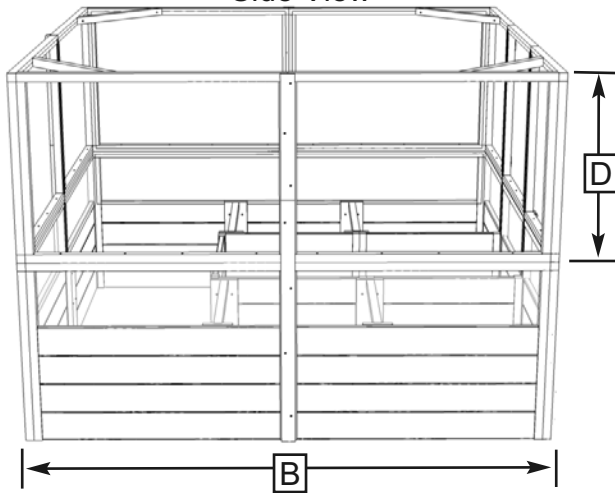

8'x8 Cedar Garden in a Box with Deer Fence Option Item# RB88DFO

Front View

Version #3
April, 2022

Product Specifications:

- A: Height = 67"
- B: Length = 95"
- C: Width = 92"
- D: Height (Deer Fence Only) = 33 1/2"
- E: Door Width = 30 5/8"
- F: Door Height = 65"

Side View

Top View

Shipping Specifications:

Total Package Size: 40"x48"x32"

Total Package Weight: 415lbs

Contents:

- RB-BOX-1
- RB-BOX-2
- RB-BOX-3
- RB-DFO-BOX-1
- RB-DFO-BOX-2