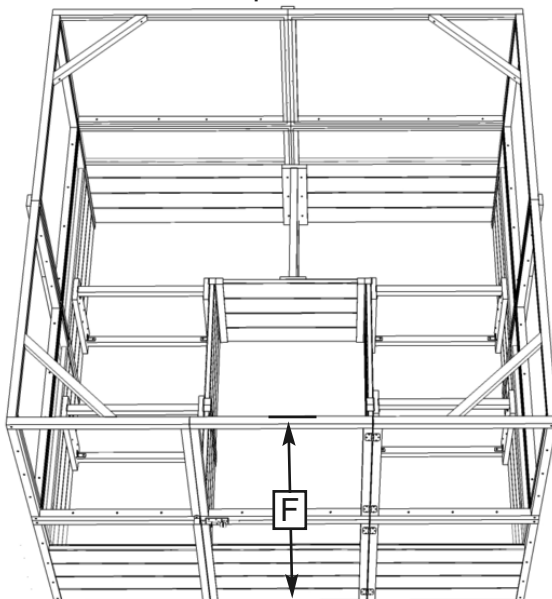

8'x8 Cedar Garden in a Box with Deer Fence Option Item# RB88DFO

Front View

Version #3
April, 2022

Product Specifications:

- A: Height = 67"
- B: Length = 95"
- C: Width = 92"
- D: Height (Deer Fence Only) = 33 1/2"
- E: Door Width = 30 5/8"
- F: Door Height = 65"

Side View

Top View

Shipping Specifications:

Total Package Size: 40"x48"x32"

Total Package Weight: 415lbs

Contents:

- RB-BOX-1
- RB-BOX-2
- RB-BOX-3
- RB-DFO-BOX-1
- RB-DFO-BOX-2